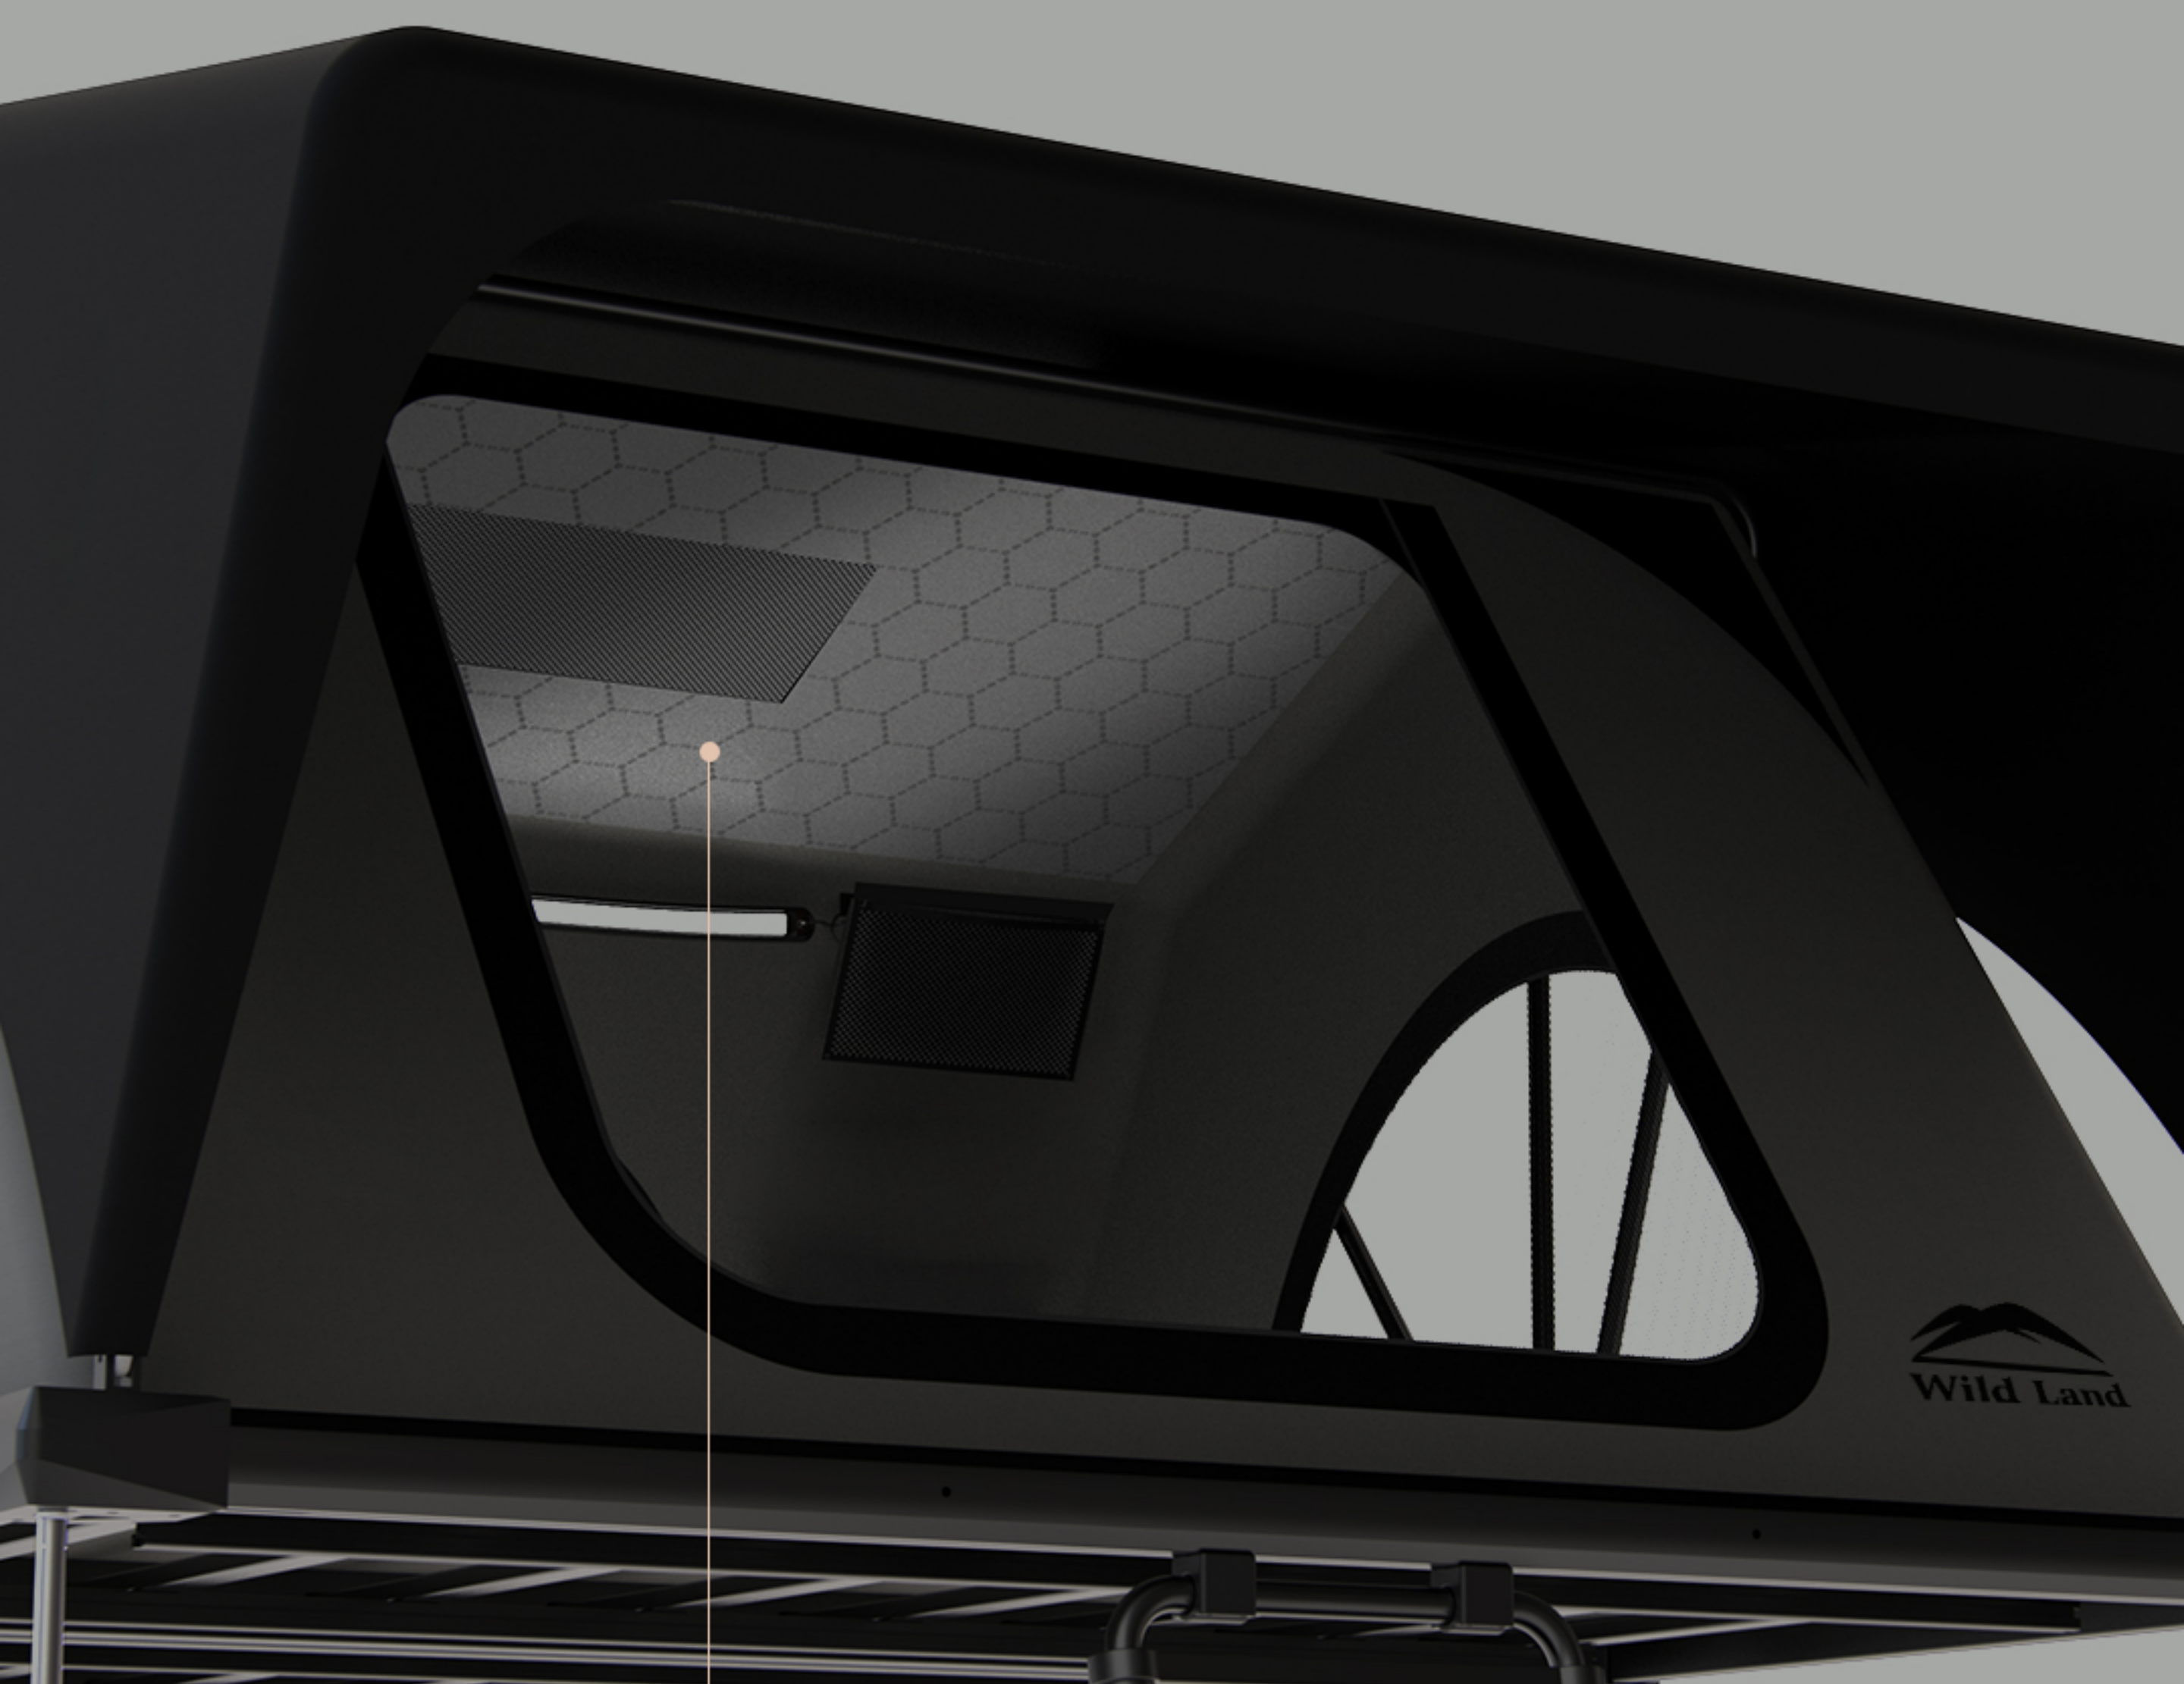

Wild Cruiser Pro

Spacious inner space
for 4-6 persons

Panoramic view
1 door + 3 windows

Big Canopy shade
1.3 m² for size 1.6m
2.2 m² for size 2.5m

Windproof & rainproof

Strong structure

LED light strip

Black frame design

Spacious inner space

360° Panoramic view

One big U shape roll up door plus mesh window design on the top for good ventilation

Half open door
with mesh design on top

Comfortable sleeping environment

dimnable LED light strip

skin-friendly mattress cover

Big thermal roof
breathable and to
avoid condensation

Strong Alu. frame

Accessories for Wild Cruiser Pro

Air pillow x 1pc
Portable Lounge x 1pc

More detail

Waterproof cover

Air ventilation window on top

Storage bag x 2pcs

Air vents on both sides

Specification

Material:

- Fly** 210D rip-stop oxford PU3000mm with sliver coating,UPF50+
- Inner** 190G rip-stop polycotton PU2000mm
- Floor** 210D polyoxford PU2000mm
- Cover** 600g/1000D high density PVC
- Frame** Aluminum,Telescopic Alu.Ladder