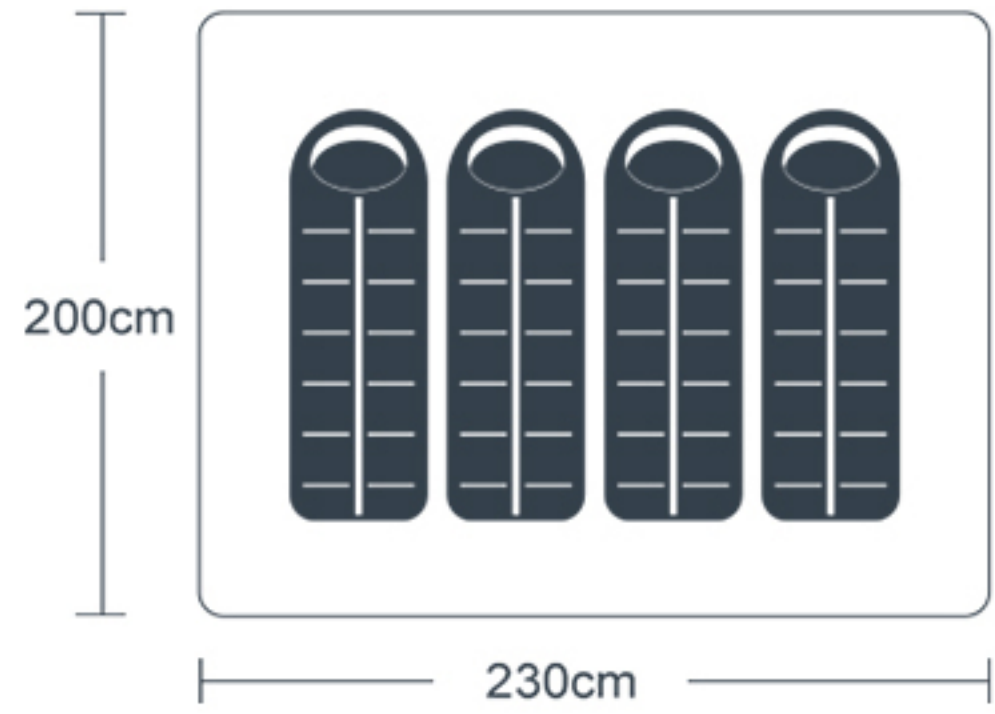

# King size for big family

4-5 persons

**1.6**

**2.5**