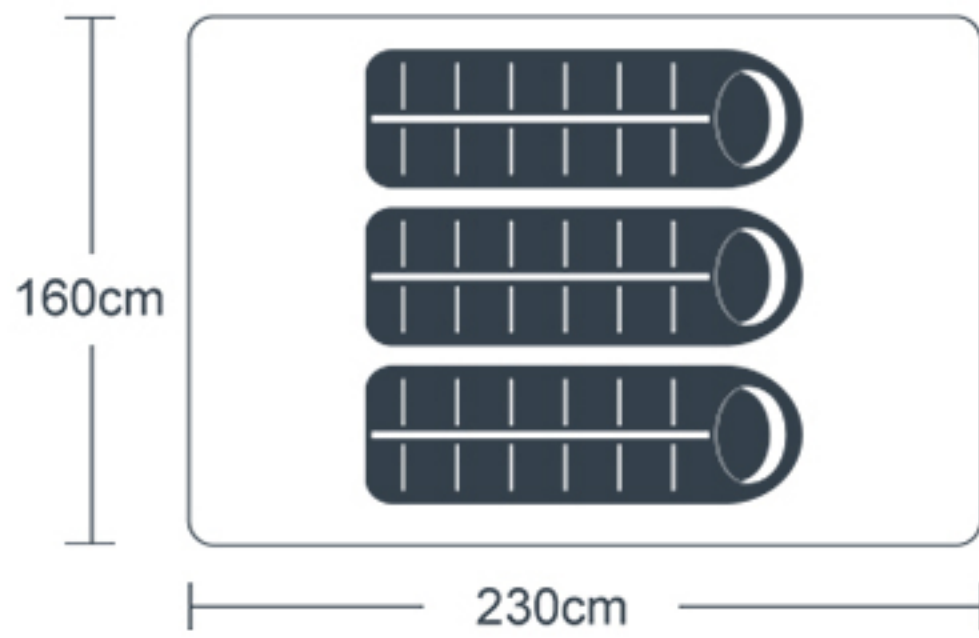

# King size for big family

4-5 persons

**1.6**

**2.5**